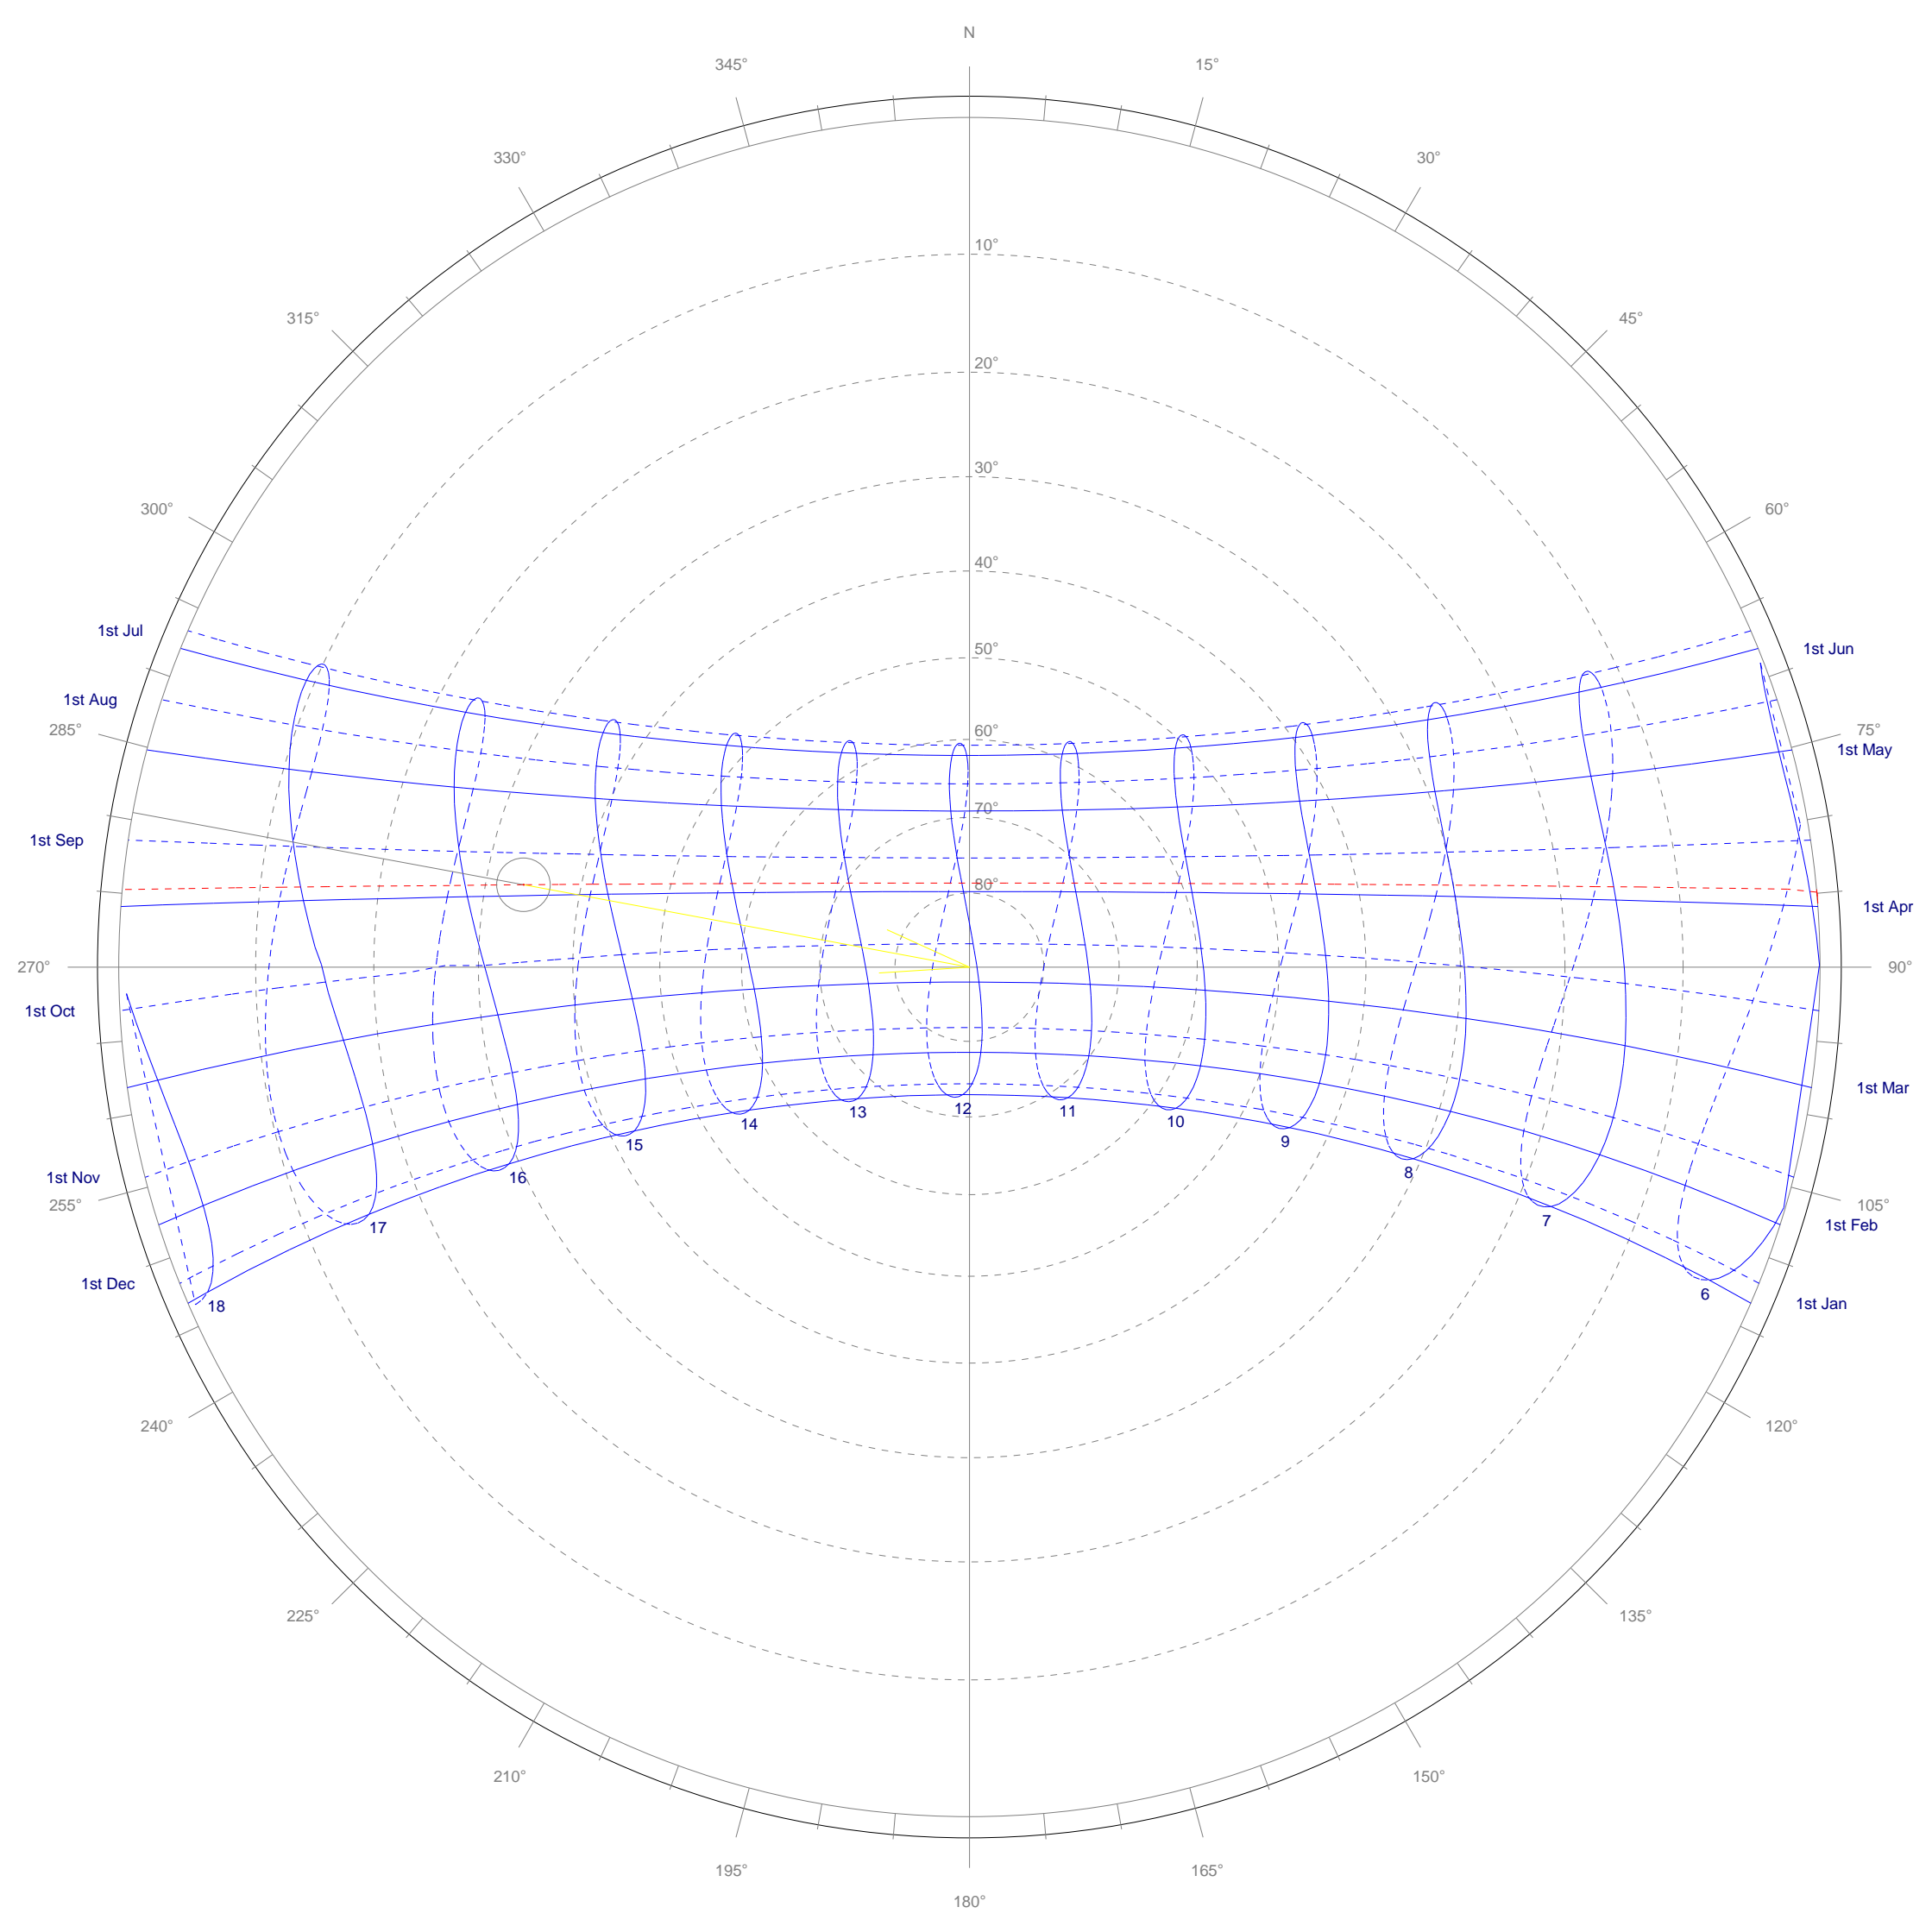

Stereographic Diagram
Location: -6.1°, 106.8°
Sun Position: -79.5°, 33.9°
HSA: -79.5°
VSA: 74.8°

Time: 16:30
Date: 10th Sep (253)
Dotted lines: July-December.